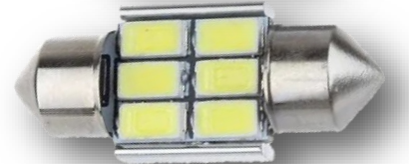

31MM 12V

MIX
IMPORT
BRASIL

TORPEDO CAMBUS 6 LED