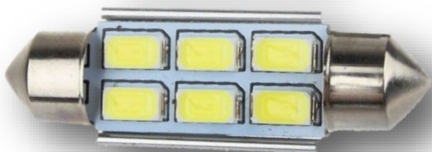

31MM 12V

MIX
IMPORT
BRASIL

TORPEDO CAMBUS 6 LED