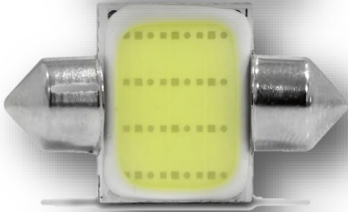

TORPEDO COB

MIX
IMPORT
BRASIL

TORPEDO COB 31 12V